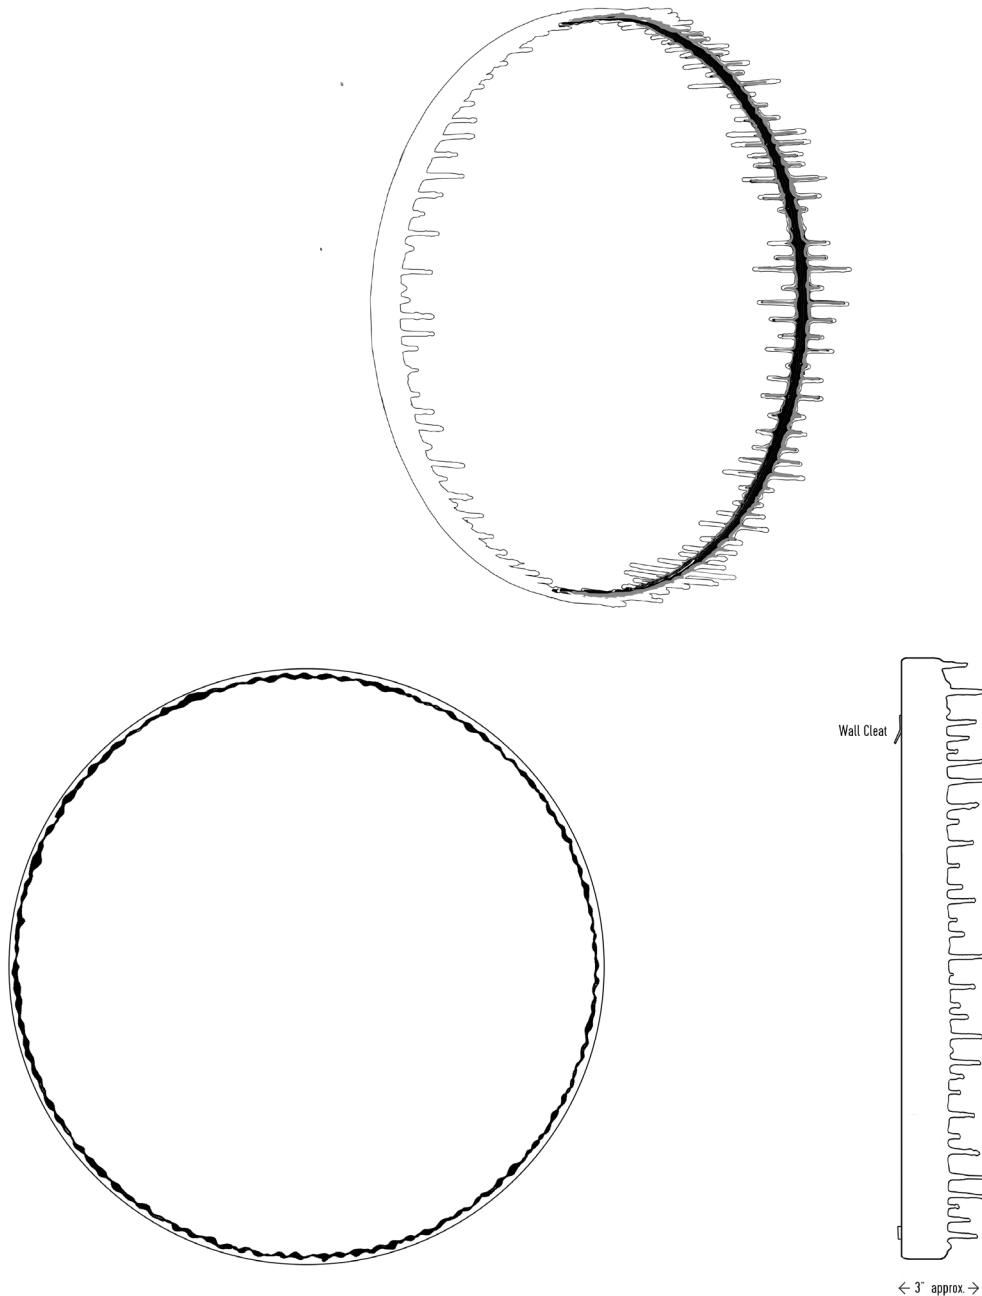

MATERIAL: RESIN and GLASS MIRROR

PATTERN: OMBRÉ

COLOR: ANY THREE COLORS

PIGMENTED, MOLDED, AND FINISHED BY HAND IN LA.
CUSTOMIZATION AVAILABLE.

ALL PIECES ARE MADE TO ORDER

50% DEPOSIT REQUIRED.

BALANCE DUE PRIOR TO SHIPPING.

LEAD TIME APPROXIMATELY 3-4 WEEKS.

Our mirrors are all handmade and will vary slightly in shape, size, color and pattern.

AVAILABLE STANDARD SIZES:

18" Diameter	\$1,005
26" Diameter	\$1,545
30" Diameter	\$1,960
36" Diameter	\$2,575