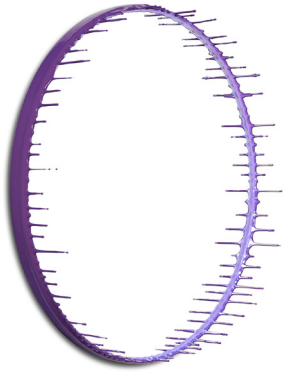

DRIP MIRROR

OMBRÉ

PLUM OMBRÉ