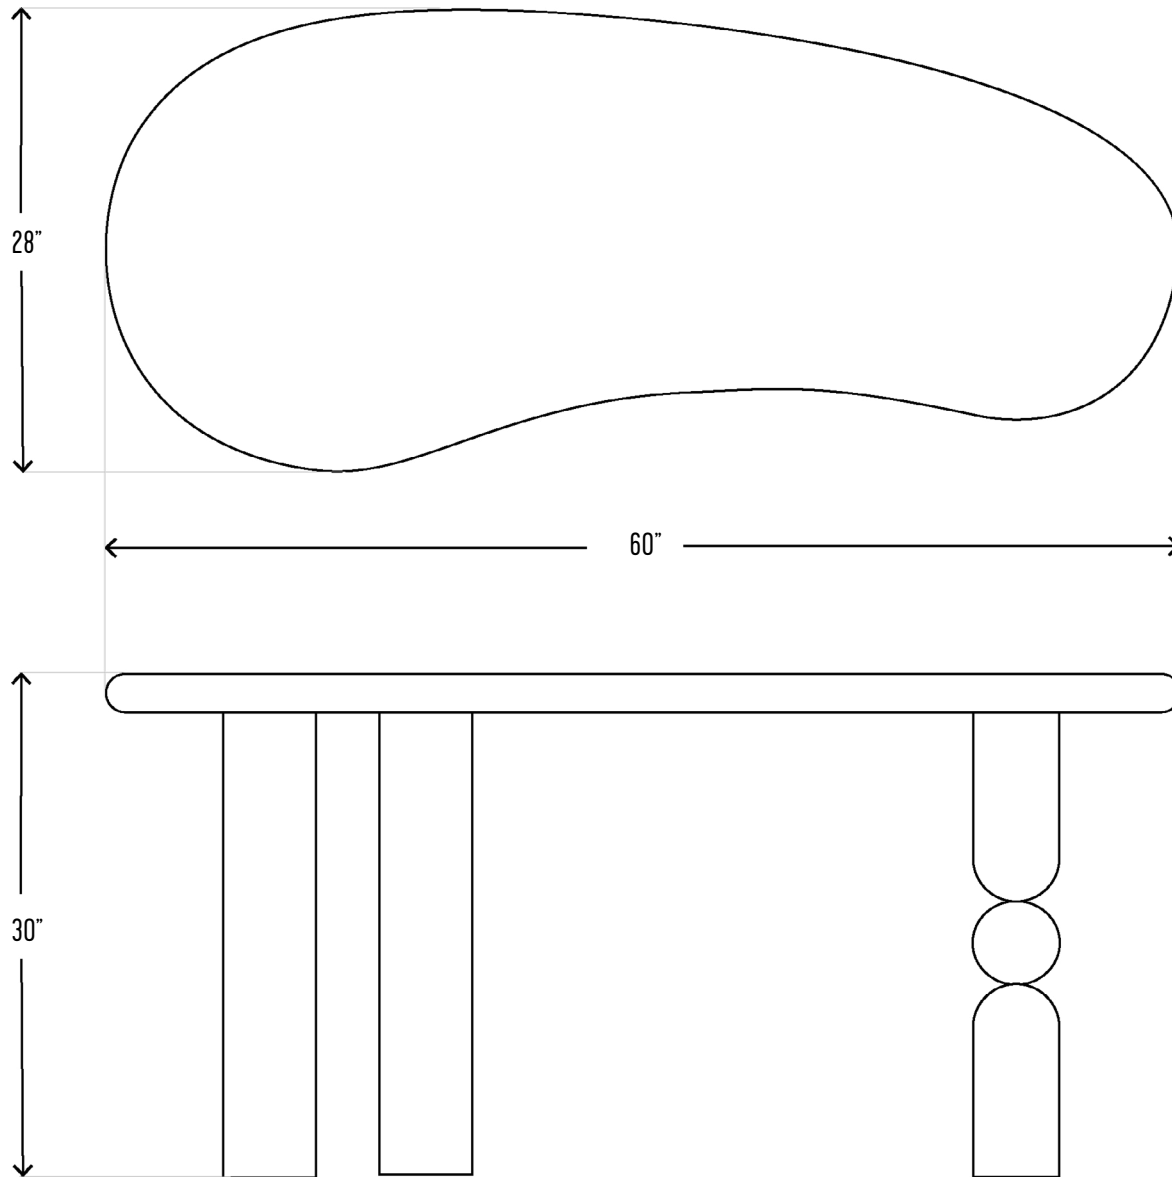

PARALLAX

Desk

Inspired by the way in which astronomers measure the distance between celestial bodies, our Parallax Collection features concentrated spheres of our unique resin MetaMATERIAL. Our solid wood desk design complements our selection of brightly colored and patterned resin spheres.

Shown in: Ebony / Chameleon

323.908.0828

WWW.ELYSEGRAHAM.COM

INFO@ELYSEGRAHAM.COM

PARALLAX

Desk

STUDIO EXCLUSIVE

MATERIAL: SOLID WOOD and MetaMATERIAL
DIMENSIONS: 30" H, 60" W, 28" D