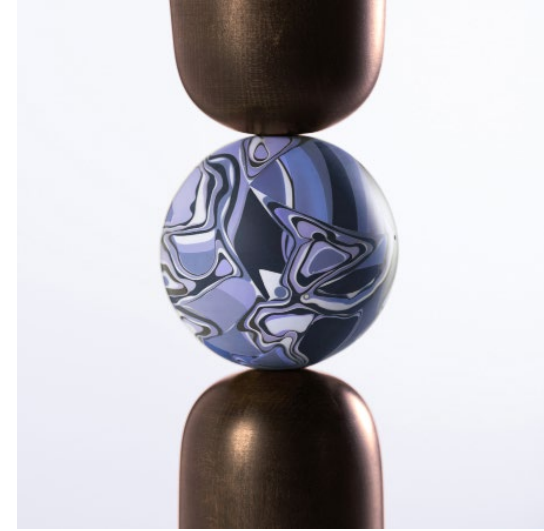

## PARALLAX

Desk

Inspired by the way in which astronomers measure the distance between celestial bodies, our Parallax Collection features concentrated spheres of our unique resin MetaMATERIAL. Our solid wood desk design complements our selection of brightly colored and patterned resin spheres.

Shown in: Walnut / Chameleon

# PARALLAX

Desk

Walnut / Python

Walnut / Lemur

Walnut / Morpho

Walnut / Chameleon

Walnut / Flamingo

Walnut / Physalia