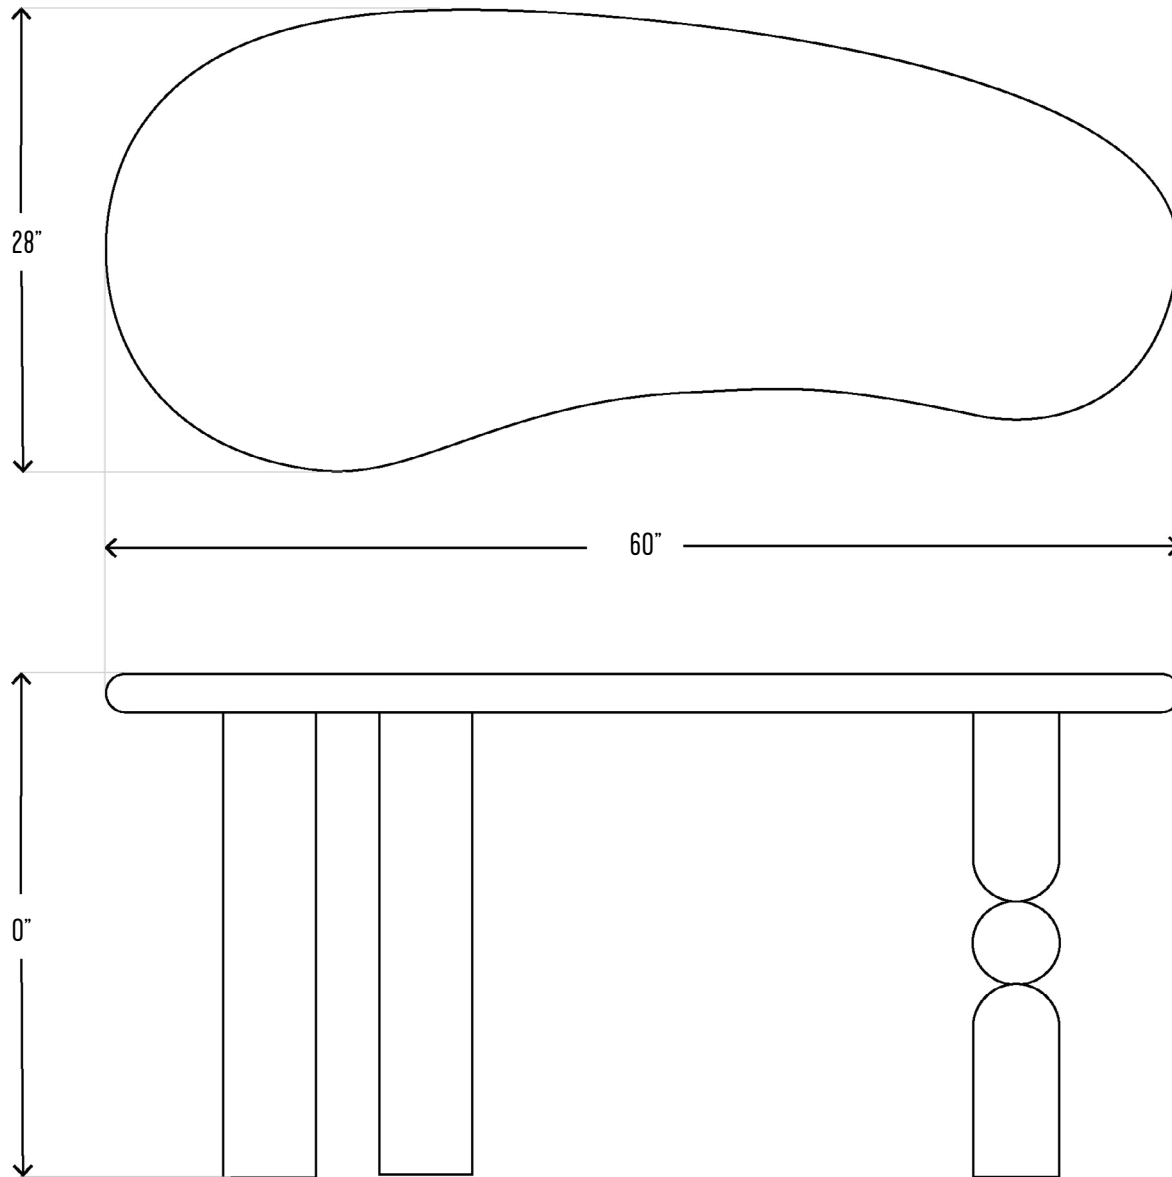

## PARALLAX

Desk

Inspired by the way in which astronomers measure the distance between celestial bodies, our Parallax Collection features concentrated spheres of our unique resin MetaMATERIAL. Our solid wood desk design complements our selection of brightly colored and patterned resin spheres.

# PARALLAX

Desk

*STUDIO EXCLUSIVE*

MATERIAL: SOLID WOOD and MetaMATERIAL  
DIMENSIONS: 30" H, 60" W, 28" D

MOLDED, FINISHED AND ASSEMBLED BY HAND.  
CUSTOMIZATION AVAILABLE.  
ALL PIECES MADE TO ORDER.  
50% DEPOSIT REQUIRED.  
BALANCE DUE PRIOR TO SHIPPING.  
LEAD TIME APPROXIMATELY 12-14 WEEKS.