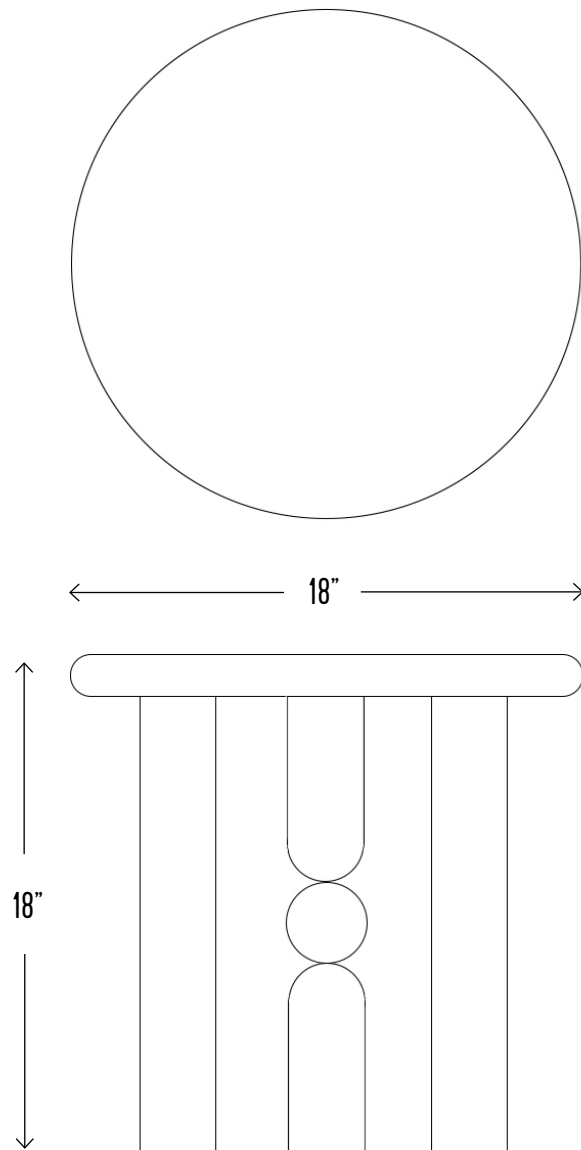

## PARALLAX

### Side Table

Inspired by the way in which astronomers measure the distance between celestial bodies, our Parallax Collection features concentrated spheres of our unique resin MetaMATERIAL. Our solid wood side table design complements our selection of brightly colored and patterned resin spheres.

## Side Table

*STUDIO EXCLUSIVE*

MATERIAL: SOLID WOOD and MetaMATERIAL  
DIMENSIONS: 18" H, 18" W, 18" D

MOLDED, FINISHED AND ASSEMBLED BY HAND.  
CUSTOMIZATION AVAILABLE.  
ALL PIECES MADE TO ORDER.  
50% DEPOSIT REQUIRED.  
BALANCE DUE PRIOR TO SHIPPING.  
LEAD TIME APPROXIMATELY 10-12 WEEKS.

*Due to the nature of our MetaMATERIAL process, each Parallax Side Table will vary slightly in shape, size, color and pattern.*

AVAILABLE SIZES:

TOP DIAMETER	18", 20"
TABLE HEIGHT	16", 18", 20"

STARTING AT \$3,600