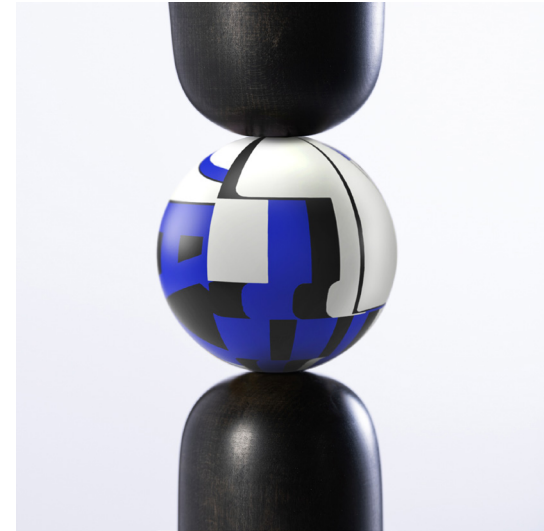

### Side Table

Inspired by the way in which astronomers measure the distance between celestial bodies, our Parallax Collection features concentrated spheres of our unique resin MetaMATERIAL. Our solid wood side table design complements our selection of brightly colored and patterned resin spheres.

Shown in: Ebony / Python

*Due to the nature of our MetaMATERIAL process, each Parallax Side Table will vary slightly in shape, size, color and pattern.*

AVAILABLE SIZES:

TOP DIAMETER	18", 20"
TABLE HEIGHT	16", 18", 20"

STARTING AT \$3,600

# PARALLAX

Side Table

Ebony / Python

Ebony / Lemur

Ebony / Morpho

Ebony / Chameleon

Ebony / Flamingo

Ebony / Physalia