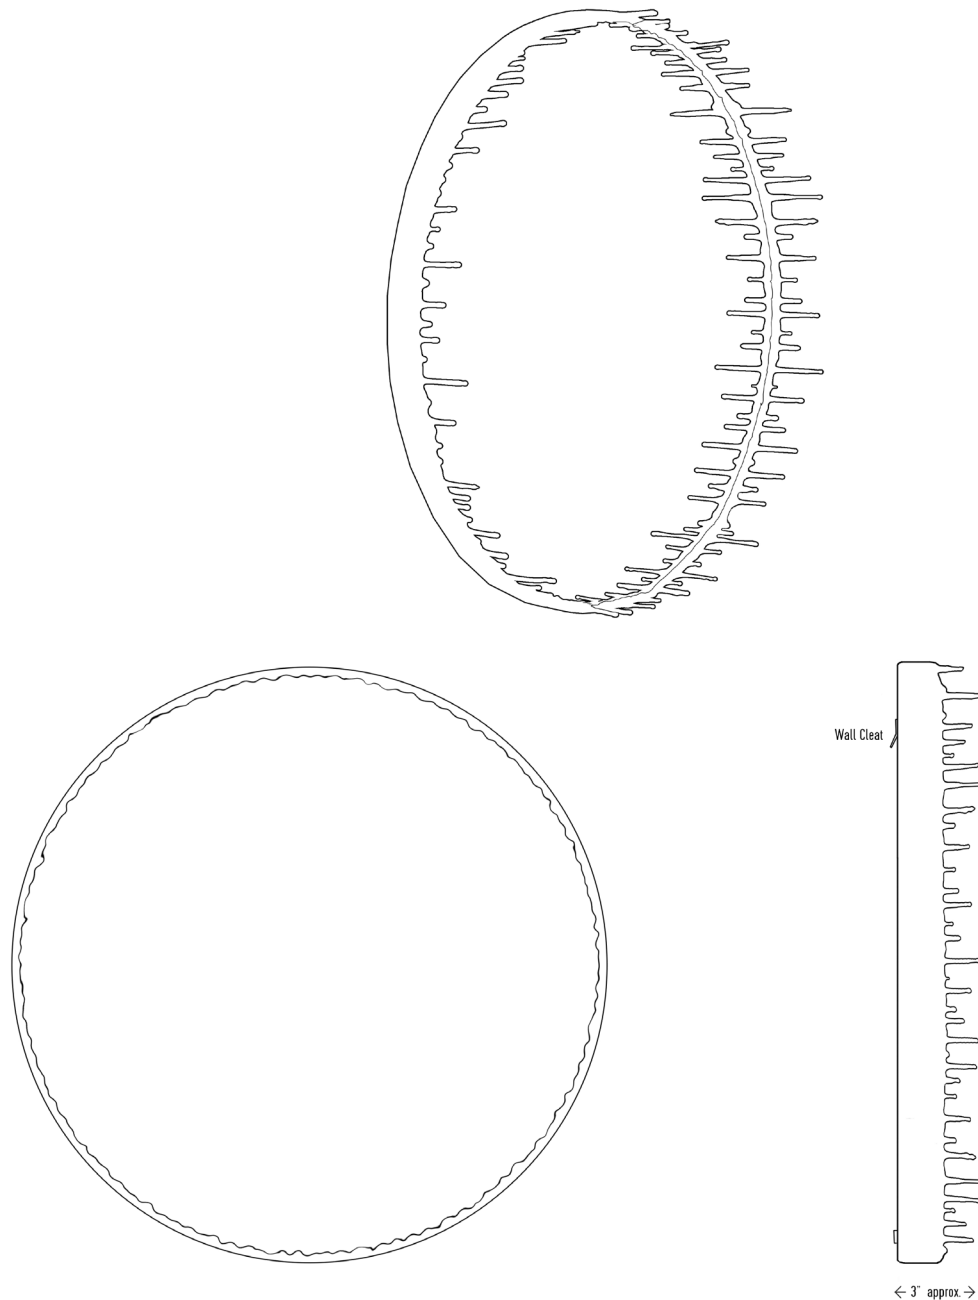

DRIP MIRROR

SINGLE HUE

Our signature single color resin Drip Mirror is available in ANY and EVERY hue imaginable!

We can color match to any sample color swatch or pantone number and look forward to creating something special and unique for you.

Our Single Hue Drip Mirrors add a bold pop of color to your wall! Each Drip Mirror is hand poured with layers of resin creating a border of our signature stalactite drips.

DRIP MIRROR

SINGLE HUE

STUDIO EXCLUSIVE

MATERIAL: RESIN and GLASS MIRROR
PATTERN: SINGLE HUE

PIGMENTED, MOLDED, AND FINISHED BY HAND IN LA.
CUSTOMIZATION AVAILABLE.
ALL PIECES ARE MADE TO ORDER
50% DEPOSIT REQUIRED.
BALANCE DUE PRIOR TO SHIPPING.
LEAD TIME APPROXIMATELY 3-4 WEEKS.

Our mirrors are all handmade and will vary slightly in shape, size, color and pattern.

AVAILABLE STANDARD SIZES:

18" Diameter	\$800
26" Diameter	\$1,235
30" Diameter	\$1,545
36" Diameter	\$2,265

DRIP MIRROR