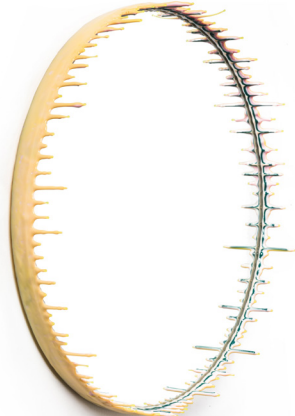

DRIP MIRROR

STRIATED

Our Striated Drip Mirrors are composed of a layered palette of colors that accentuate the detail and movement of each drip.

Each Drip Mirror is hand poured with layers of resin creating a border of our signature stalactite drips. The resin for each piece is hand-pigmented and poured to order. Because each mirror is unique, color palette and drip pattern will vary slightly

COLORWAY: FUCHSIA

DRIP MIRROR

STRIATED

STUDIO EXCLUSIVE

MATERIAL: RESIN and GLASS MIRROR

PATTERN: STRIATED

COLOR: ANY FIVE COLORS

PIGMENTED, MOLDED, AND FINISHED BY HAND IN LA.
CUSTOMIZATION AVAILABLE.

Smoke, Fuchsia, Mimosa, Mountain

AVAILABLE STANDARD SIZES:

18" Diameter	\$1,005
26" Diameter	\$1,545
30" Diameter	\$1,960
36" Diameter	\$2,575

DRIP MIRROR

STRIATED

FUCHSIA

MIMOSA

SMOKE