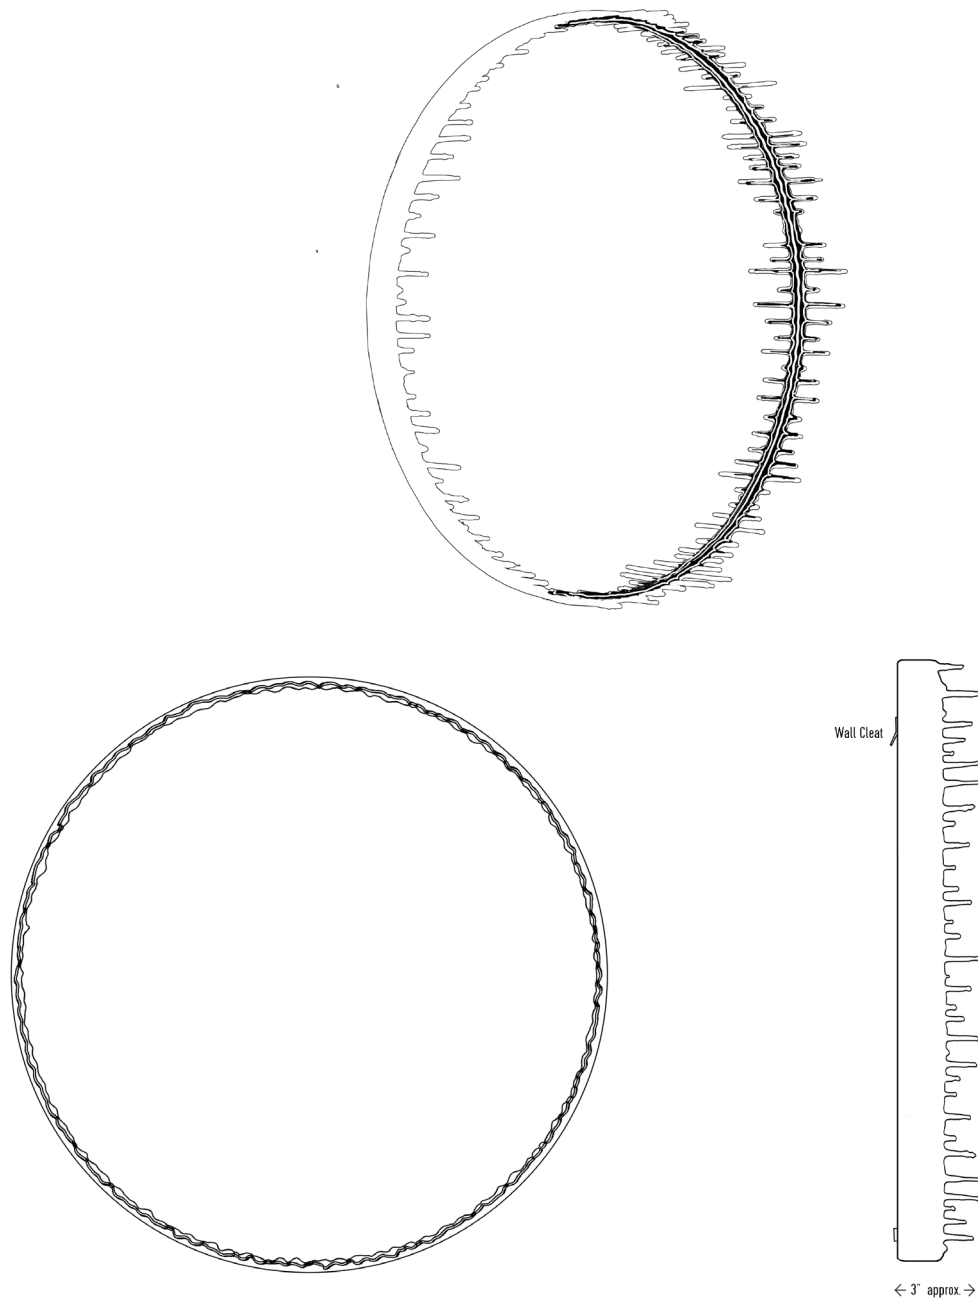

DRIP MIRROR

STRIATED

Our Striated Drip Mirrors are composed of a layered palette of colors that accentuate the detail and movement of each drip.

Each Drip Mirror is hand poured with layers of resin creating a border of our signature stalactite drips. The resin for each piece is hand-pigmented and poured to order. Because each mirror is unique, color palette and drip pattern will vary slightly

ALL PIECES ARE MADE TO ORDER

50% DEPOSIT REQUIRED.

BALANCE DUE PRIOR TO SHIPPING.

LEAD TIME APPROXIMATELY 3-4 WEEKS.

Our mirrors are all handmade and will vary slightly in shape, size, color and pattern.

AVAILABLE COLORS:

Smoke, Fuchsia, Mimosa, Mountain

AVAILABLE STANDARD SIZES:

18" Diameter	\$1,005
26" Diameter	\$1,545
30" Diameter	\$1,960
36" Diameter	\$2,575

DRIP MIRROR

STRIATED

FUCHSIA

MIMOSA

SMOKE