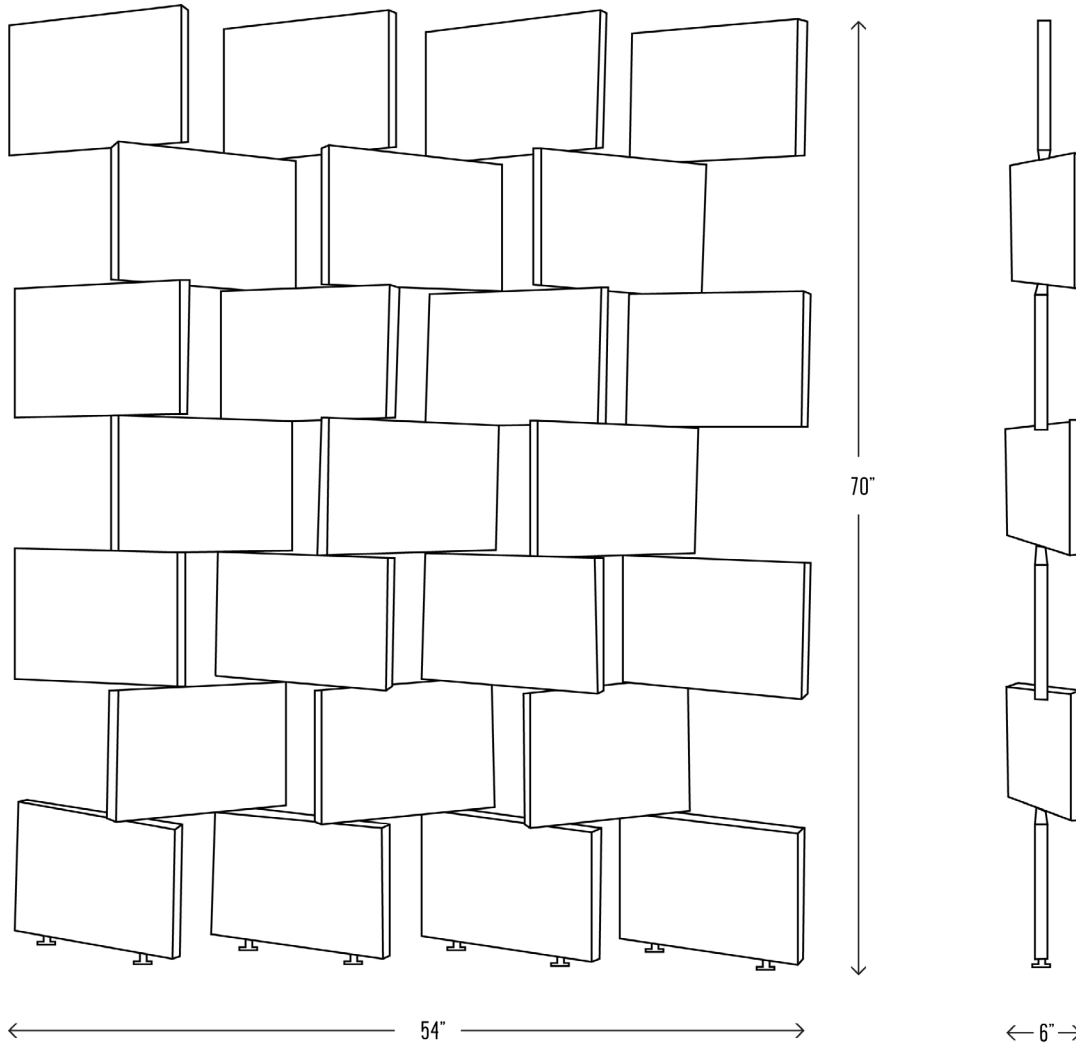

GRAY

Screen

Created in homage to pioneering designer, Eileen Gray and exhibited at the iconic Schindler House in Los Angeles, our Gray Screen is a one of a kind work of art.

The room divider is composed of 21 unique cast resin Meta-MATERIAL tiles that play with color, pattern and translucency.

COLORWAY: UNIQUE
PATTERN: UNIQUE

GRAY

Screen

STUDIO EXCLUSIVE

MATERIAL: MetaMATERIAL
DIMENSIONS: 70" H, 54" W, 6" D

MOLDED, FINISHED AND ASSEMBLED BY HAND.
CUSTOMIZATION AVAILABLE.
ALL PIECES MADE TO ORDER.
50% DEPOSIT REQUIRED.
BALANCE DUE PRIOR TO SHIPPING.
LEAD TIME APPROXIMATELY 14-16 WEEKS.