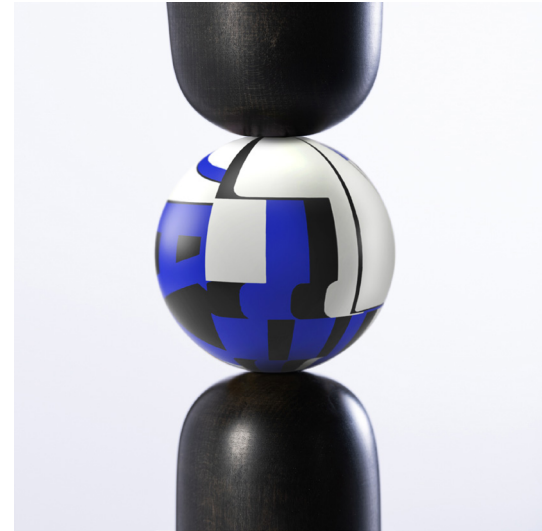

PARALLAX

Coffee Table

Inspired by the way in which astronomers measure the distance between celestial bodies, our Parallax Collection features concentrated spheres of our unique resin Meta-MATERIAL. Our solid wood coffee table design complements our selection of brightly colored and patterned resin spheres.

Shown in: Ebony / Python

PARALLAX

Coffee Table

STUDIO EXCLUSIVE

MATERIAL: SOLID WOOD and MetaMATERIAL
DIMENSIONS: 16" H, 80" W, 27" D

MOLDED, FINISHED AND ASSEMBLED BY HAND IN LA.
CUSTOMIZATION AVAILABLE.
ALL PIECES MADE TO ORDER.
50% DEPOSIT REQUIRED.
BALANCE DUE PRIOR TO SHIPPING.
LEAD TIME APPROXIMATELY 12-14 WEEKS.

STARTING AT \$8,400

PARALLAX

Coffee Table

Ebony / Python

Ebony / Lemur

Ebony / Morpho

Ebony / Chameleon

Ebony / Flamingo

Ebony / Physalia