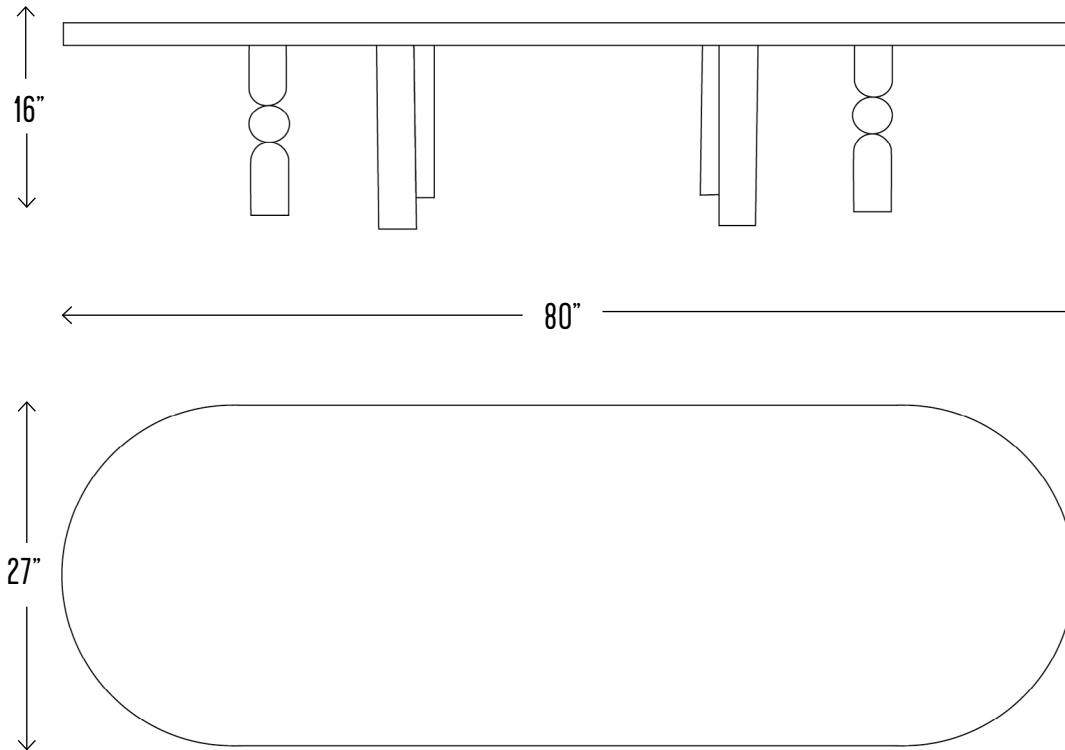

PARALLAX

Coffee Table

STUDIO EXCLUSIVE

MATERIAL: SOLID WOOD and MetaMATERIAL
DIMENSIONS: 16" H, 80" W, 27" D

MOLDED, FINISHED AND ASSEMBLED BY HAND IN LA.
CUSTOMIZATION AVAILABLE.
ALL PIECES MADE TO ORDER.
50% DEPOSIT REQUIRED.
BALANCE DUE PRIOR TO SHIPPING.
LEAD TIME APPROXIMATELY 12-14 WEEKS.

STARTING AT $8,400