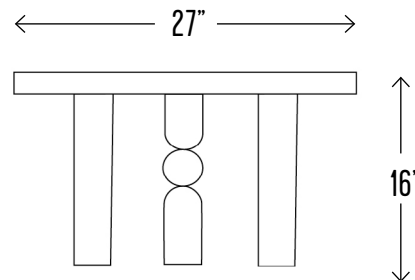

PARALLAX

Coffee Table

STUDIO EXCLUSIVE

MATERIAL: SOLID WOOD and MetaMATERIAL
DIMENSIONS: 16" H, 80" W, 27" D

MOLDED, FINISHED AND ASSEMBLED BY HAND IN LA.
CUSTOMIZATION AVAILABLE.
ALL PIECES MADE TO ORDER.
50% DEPOSIT REQUIRED.
BALANCE DUE PRIOR TO SHIPPING.
LEAD TIME APPROXIMATELY 12-14 WEEKS.

STARTING AT $8,400