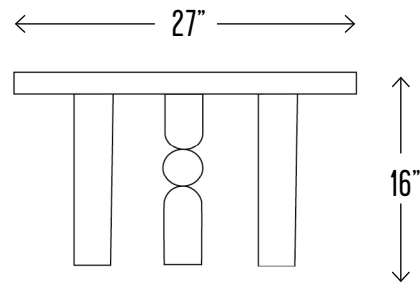

PARALLAX

Coffee Table

STUDIO EXCLUSIVE

MATERIAL: SOLID MAPLE and MetaMATERIAL
DIMENSIONS: 16" H, 80" W, 27" D

MOLDED, FINISHED AND ASSEMBLED BY HAND IN LA.
CUSTOMIZATION AVAILABLE.
ALL PIECES MADE TO ORDER.
50% DEPOSIT REQUIRED.
BALANCE DUE PRIOR TO SHIPPING.
LEAD TIME APPROXIMATELY 12-14 WEEKS.

STARTING AT $8,400