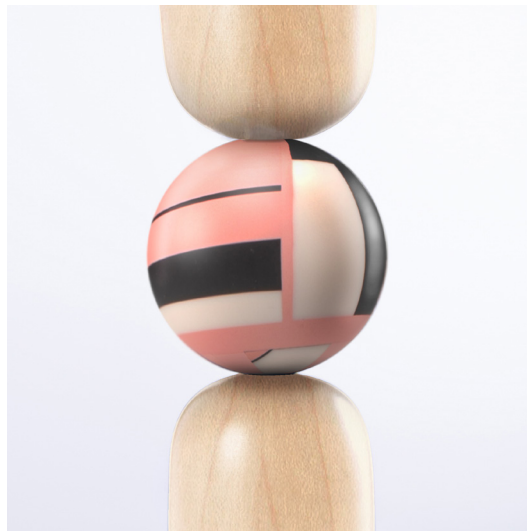

PARALLAX

Coffee Table

Inspired by the way in which astronomers measure the distance between celestial bodies, our Parallax Collection features concentrated spheres of our unique resin Meta-MATERIAL. Our solid wood coffee table design complements our selection of brightly colored and patterned resin spheres.

Shown in: Maple / Chameleon

PARALLAX

Coffee Table

STUDIO EXCLUSIVE

MATERIAL: SOLID MAPLE and MetaMATERIAL
DIMENSIONS: 16" H, 80" W, 27" D

MOLDED, FINISHED AND ASSEMBLED BY HAND IN LA.
CUSTOMIZATION AVAILABLE.
ALL PIECES MADE TO ORDER.
50% DEPOSIT REQUIRED.
BALANCE DUE PRIOR TO SHIPPING.
LEAD TIME APPROXIMATELY 12-14 WEEKS.

STARTING AT \$8,400

PARALLAX

Coffee Table

Maple / Python

Maple / Lemur

Maple / Morpho

Maple / Chameleon

Maple / Flamingo