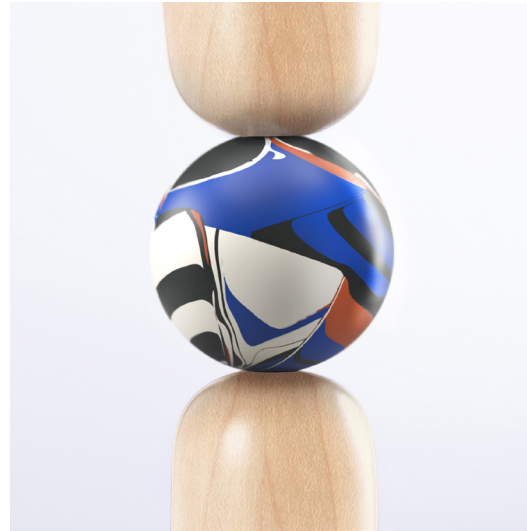

PARALLAX

Coffee Table

Inspired by the way in which astronomers measure the distance between celestial bodies, our Parallax Collection features concentrated spheres of our unique resin Meta-MATERIAL. Our solid wood coffee table design complements our selection of brightly colored and patterned resin spheres.

Shown in: Maple / Chameleon

PARALLAX

Coffee Table

STUDIO EXCLUSIVE

MATERIAL: SOLID MAPLE and MetaMATERIAL
DIMENSIONS: 16" H, 80" W, 27" D

MOLDED, FINISHED AND ASSEMBLED BY HAND IN LA.
CUSTOMIZATION AVAILABLE.
ALL PIECES MADE TO ORDER.
50% DEPOSIT REQUIRED.
BALANCE DUE PRIOR TO SHIPPING.
LEAD TIME APPROXIMATELY 12-14 WEEKS.

STARTING AT \$8,400

PARALLAX

Coffee Table

Maple / Python

Maple / Lemur

Maple / Morpho

Maple / Chameleon

Maple / Flamingo