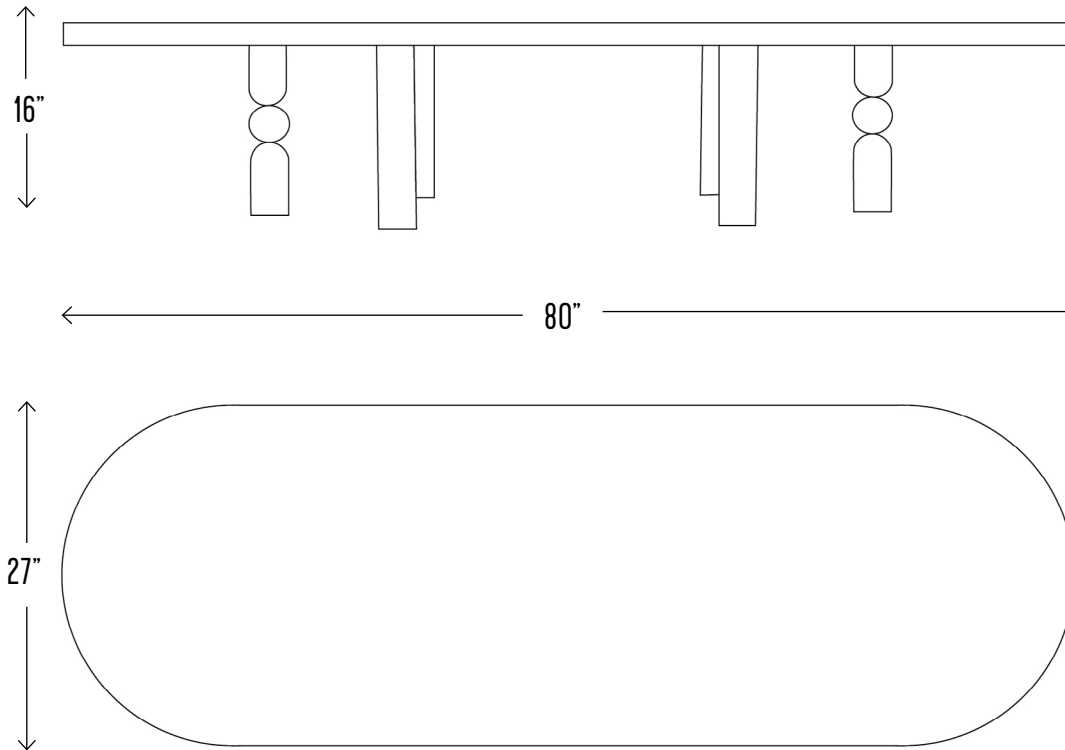

PARALLAX

Coffee Table

STUDIO EXCLUSIVE

MATERIAL: SOLID MAPLE and MetaMATERIAL
DIMENSIONS: 16" H, 80" W, 27" D

MOLDED, FINISHED AND ASSEMBLED BY HAND IN LA.
CUSTOMIZATION AVAILABLE.
ALL PIECES MADE TO ORDER.
50% DEPOSIT REQUIRED.
BALANCE DUE PRIOR TO SHIPPING.
LEAD TIME APPROXIMATELY 12-14 WEEKS.

STARTING AT $8,400