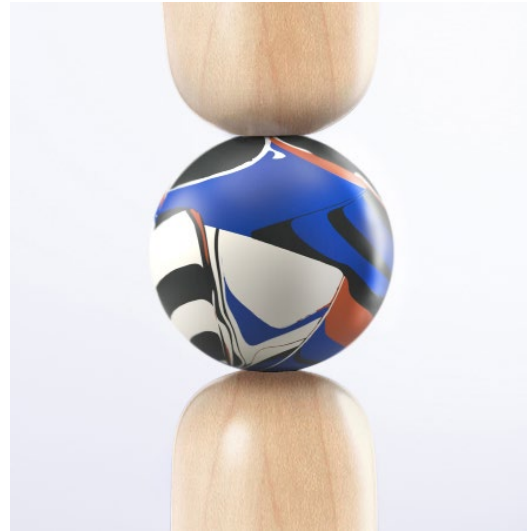

Maple / Lemur