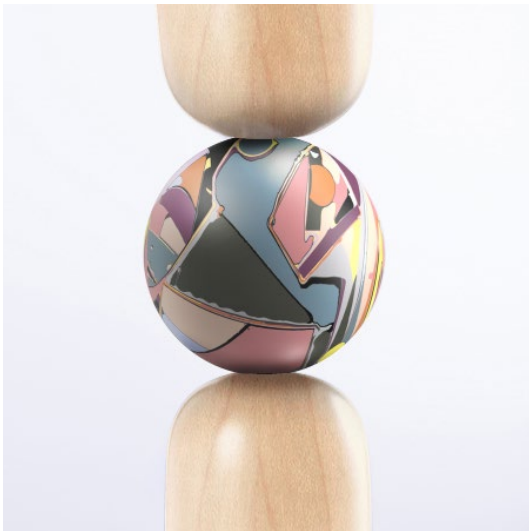

## PARALLAX

Desk

Inspired by the way in which astronomers measure the distance between celestial bodies, our Parallax Collection features concentrated spheres of our unique resin MetaMATERIAL. Our solid wood desk design complements our selection of brightly colored and patterned resin spheres.

Shown in: Maple / Chameleon

# PARALLAX

Desk

Maple / Python

Maple / Lemur

Maple / Morpho

Maple / Chameleon

Maple / Flamingo

Maple / Physalia