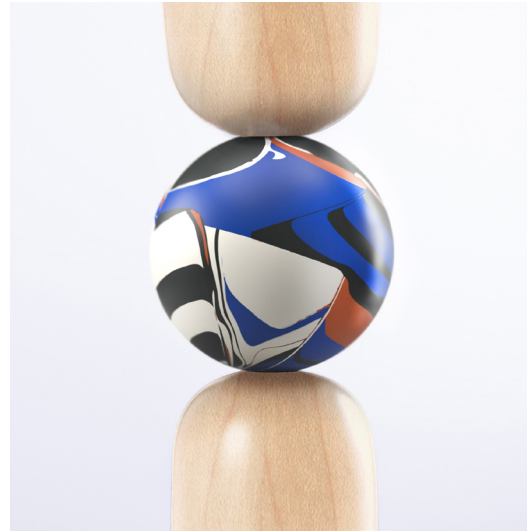

PARALLAX

Side Table

Inspired by the way in which astronomers measure the distance between celestial bodies, our Parallax Collection features concentrated spheres of our unique resin MetaMATERIAL. Our solid wood side table design complements our selection of brightly colored and patterned resin spheres.

PARALLAX

Side Table

STUDIO EXCLUSIVE

MATERIAL: SOLID MAPLE and MetaMATERIAL
DIMENSIONS: 18" H, 18" W, 18" D

MOLDED, FINISHED AND ASSEMBLED BY HAND
CUSTOMIZATION AVAILABLE.
ALL PIECES MADE TO ORDER.
50% DEPOSIT REQUIRED.
BALANCE DUE PRIOR TO SHIPPING.
LEAD TIME APPROXIMATELY 10-12 WEEKS.

Due to the nature of our MetaMATERIAL process, each Parallax Side Table will vary slightly in shape, size, color and pattern.

AVAILABLE SIZES:

TOP DIAMETER	18", 20"
TABLE HEIGHT	16", 18", 20"

STARTING AT \$3,600

PARALLAX

Side Table

Maple / Python

Maple / Lemur

Maple / Morpho

Maple / Chameleon

Maple / Flamingo

Maple / Physalia