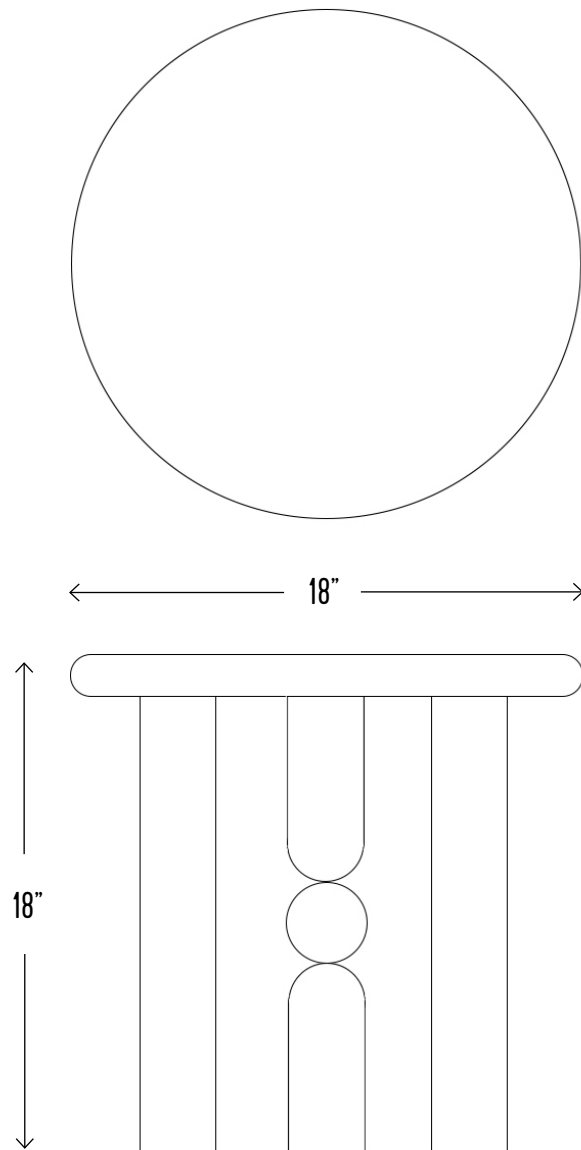

PARALLAX

Side Table

Inspired by the way in which astronomers measure the distance between celestial bodies, our Parallax Collection features concentrated spheres of our unique resin MetaMATERIAL. Our solid wood side table design complements our selection of brightly colored and patterned resin spheres.

PARALLAX

Side Table

STUDIO EXCLUSIVE

MATERIAL: SOLID MAPLE and MetaMATERIAL
DIMENSIONS: 18" H, 18" W, 18" D

MOLDED, FINISHED AND ASSEMBLED BY HAND
CUSTOMIZATION AVAILABLE.
ALL PIECES MADE TO ORDER.
50% DEPOSIT REQUIRED.
BALANCE DUE PRIOR TO SHIPPING.
LEAD TIME APPROXIMATELY 10-12 WEEKS.

Due to the nature of our MetaMATERIAL process, each Parallax Side Table will vary slightly in shape, size, color and pattern.

AVAILABLE SIZES:

TOP DIAMETER	18", 20"
TABLE HEIGHT	16", 18", 20"

STARTING AT \$3,600