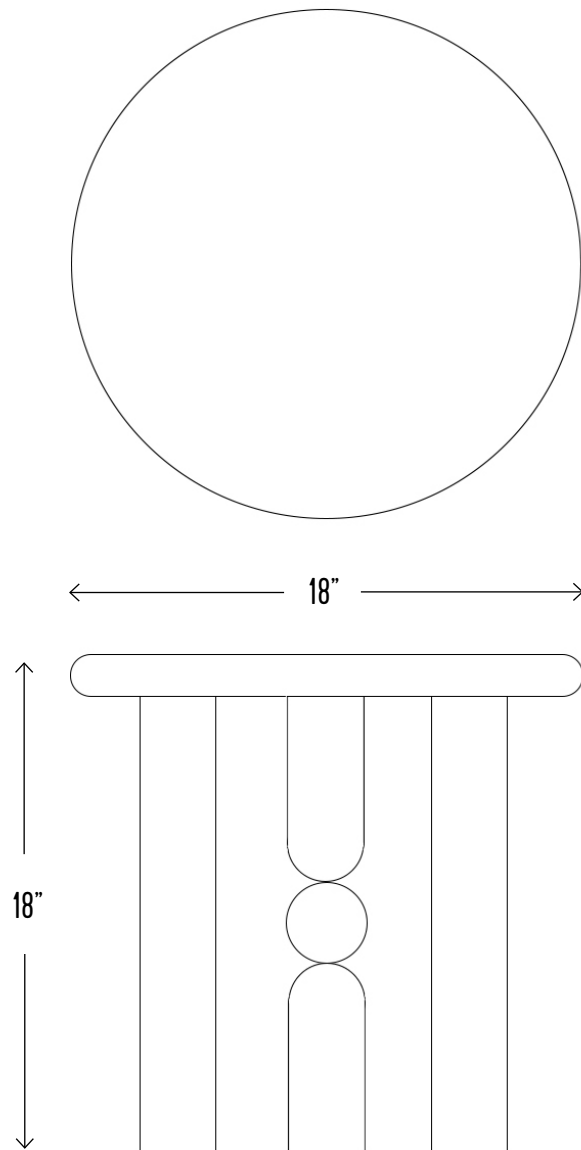

PARALLAX

Side Table

Inspired by the way in which astronomers measure the distance between celestial bodies, our Parallax Collection features concentrated spheres of our unique resin MetaMATERIAL. Our solid wood side table design complements our selection of brightly colored and patterned resin spheres.

PARALLAX

Side Table

STUDIO EXCLUSIVE

MATERIAL: SOLID WALNUT and MetaMATERIAL
DIMENSIONS: 18" H, 18" W, 18" D

MOLDED, FINISHED AND ASSEMBLED BY HAND
CUSTOMIZATION AVAILABLE.
ALL PIECES MADE TO ORDER.
50% DEPOSIT REQUIRED.
BALANCE DUE PRIOR TO SHIPPING.
LEAD TIME APPROXIMATELY 10-12 WEEKS.

Due to the nature of our MetaMATERIAL process, each Parallax Side Table will vary slightly in shape, size, color and pattern.

AVAILABLE SIZES:

TOP DIAMETER	18", 20"
TABLE HEIGHT	16", 18", 20"

STARTING AT \$3,600