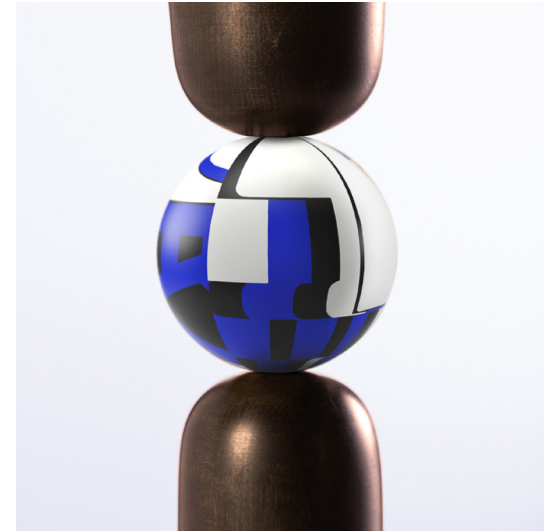

PARALLAX

Side Table

Inspired by the way in which astronomers measure the distance between celestial bodies, our Parallax Collection features concentrated spheres of our unique resin MetaMATERIAL. Our solid wood side table design complements our selection of brightly colored and patterned resin spheres.

PARALLAX

Side Table

STUDIO EXCLUSIVE

MATERIAL: SOLID WALNUT and MetaMATERIAL
DIMENSIONS: 18" H, 18" W, 18" D

MOLDED, FINISHED AND ASSEMBLED BY HAND
CUSTOMIZATION AVAILABLE.
ALL PIECES MADE TO ORDER.
50% DEPOSIT REQUIRED.
BALANCE DUE PRIOR TO SHIPPING.
LEAD TIME APPROXIMATELY 10-12 WEEKS.

Due to the nature of our MetaMATERIAL process, each Parallax Side Table will vary slightly in shape, size, color and pattern.

AVAILABLE SIZES:

TOP DIAMETER	18", 20"
TABLE HEIGHT	16", 18", 20"

STARTING AT \$3,600

PARALLAX

Side Table

Walnut / Python

Walnut / Lemur

Walnut / Morpho

Walnut / Chameleon

Walnut / Flamingo

Walnut / Physalia