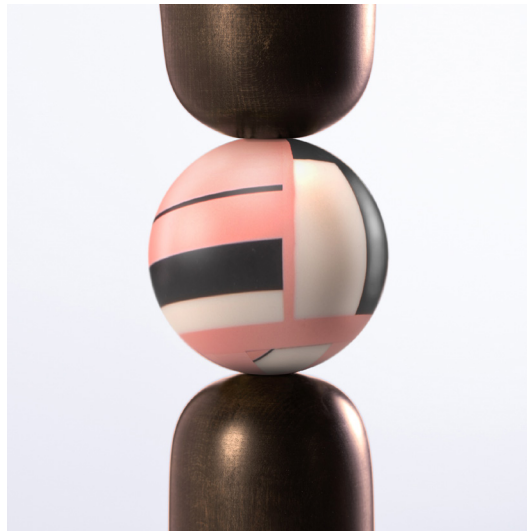

PARALLAX

Side Table

Inspired by the way in which astronomers measure the distance between celestial bodies, our Parallax Collection features concentrated spheres of our unique resin MetaMATERIAL. Our solid wood side table design complements our selection of brightly colored and patterned resin spheres.

PARALLAX

Side Table

STUDIO EXCLUSIVE

MATERIAL: SOLID WALNUT and MetaMATERIAL
DIMENSIONS: 18" H, 18" W, 18" D

MOLDED, FINISHED AND ASSEMBLED BY HAND
CUSTOMIZATION AVAILABLE.
ALL PIECES MADE TO ORDER.
50% DEPOSIT REQUIRED.
BALANCE DUE PRIOR TO SHIPPING.
LEAD TIME APPROXIMATELY 10-12 WEEKS.

Due to the nature of our MetaMATERIAL process, each Parallax Side Table will vary slightly in shape, size, color and pattern.

AVAILABLE SIZES:

TOP DIAMETER	18", 20"
TABLE HEIGHT	16", 18", 20"

STARTING AT \$3,600

PARALLAX

Side Table

Walnut / Python

Walnut / Lemur

Walnut / Morpho

Walnut / Chameleon

Walnut / Flamingo

Walnut / Physalia